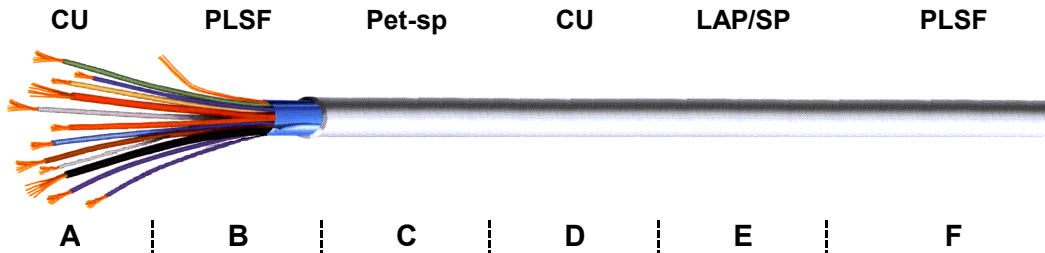

FABBRICA CAVI - ANTENNE - ACCESSORI TV

CW 1222.5

WARNING CABLE
CEI-UNEL 36762 C-4 (U_o = 400 V)

Class CPR **E_{ca}**

- A INNER CONDUCTOR** PLAIN COPPER
- B INSULATION** LOW SMOKE AND FUME POLYVINYL-CHLORIDE
- C NON-MIGRATING** SPIRAL POLYESTER TAPE
- D DRAIN WIRE** PLAIN COPPER
- E SHIELD** SPIRAL ALUMINIUM + POLYESTER TAPE
COVERAGE 100%
- F SHEATH** LOW SMOKE AND FUME POLYVINYL-CHLORIDE

- PRINTING **SIVA CAVO ALLARME 2 X 0,50 + 12 X 0,22 CEI-UNEL 36762**
C-4 (U_o = 400 V) MADE IN ITALY CE 62 SETT/ANNO
EN 50575:2014 + A1:2016 Eca

TEMPERATURE RANGE -25°C / +80°C

MECHANICAL DATA

	CONSTRUCTION	SECTION	SHEATH	WEIGHT KG/KM TOTAL
CW 1222.5	12 x (7 x 0,15 mm) 2 x (16 x 0,15 mm)	12 x 0,22 mm ² 2 x 0,50 mm ²	ø 6,40 ± 0,20 mm bianco 9003	52,4

ELECTRICAL PROPERTIES at 20°C

	VOLTAGE		CORES RESISTANCE		MIN. RESISTANCE INSULATION
	OPERATING	TEST	0,22 mm ²	0,50 mm ²	
CW 1222.5	150 V	2000 V	140 Ohm/Km	60 Ohm/Km	200 MOhm/Km

The producer reserves himself to make modification on the item without any notice.